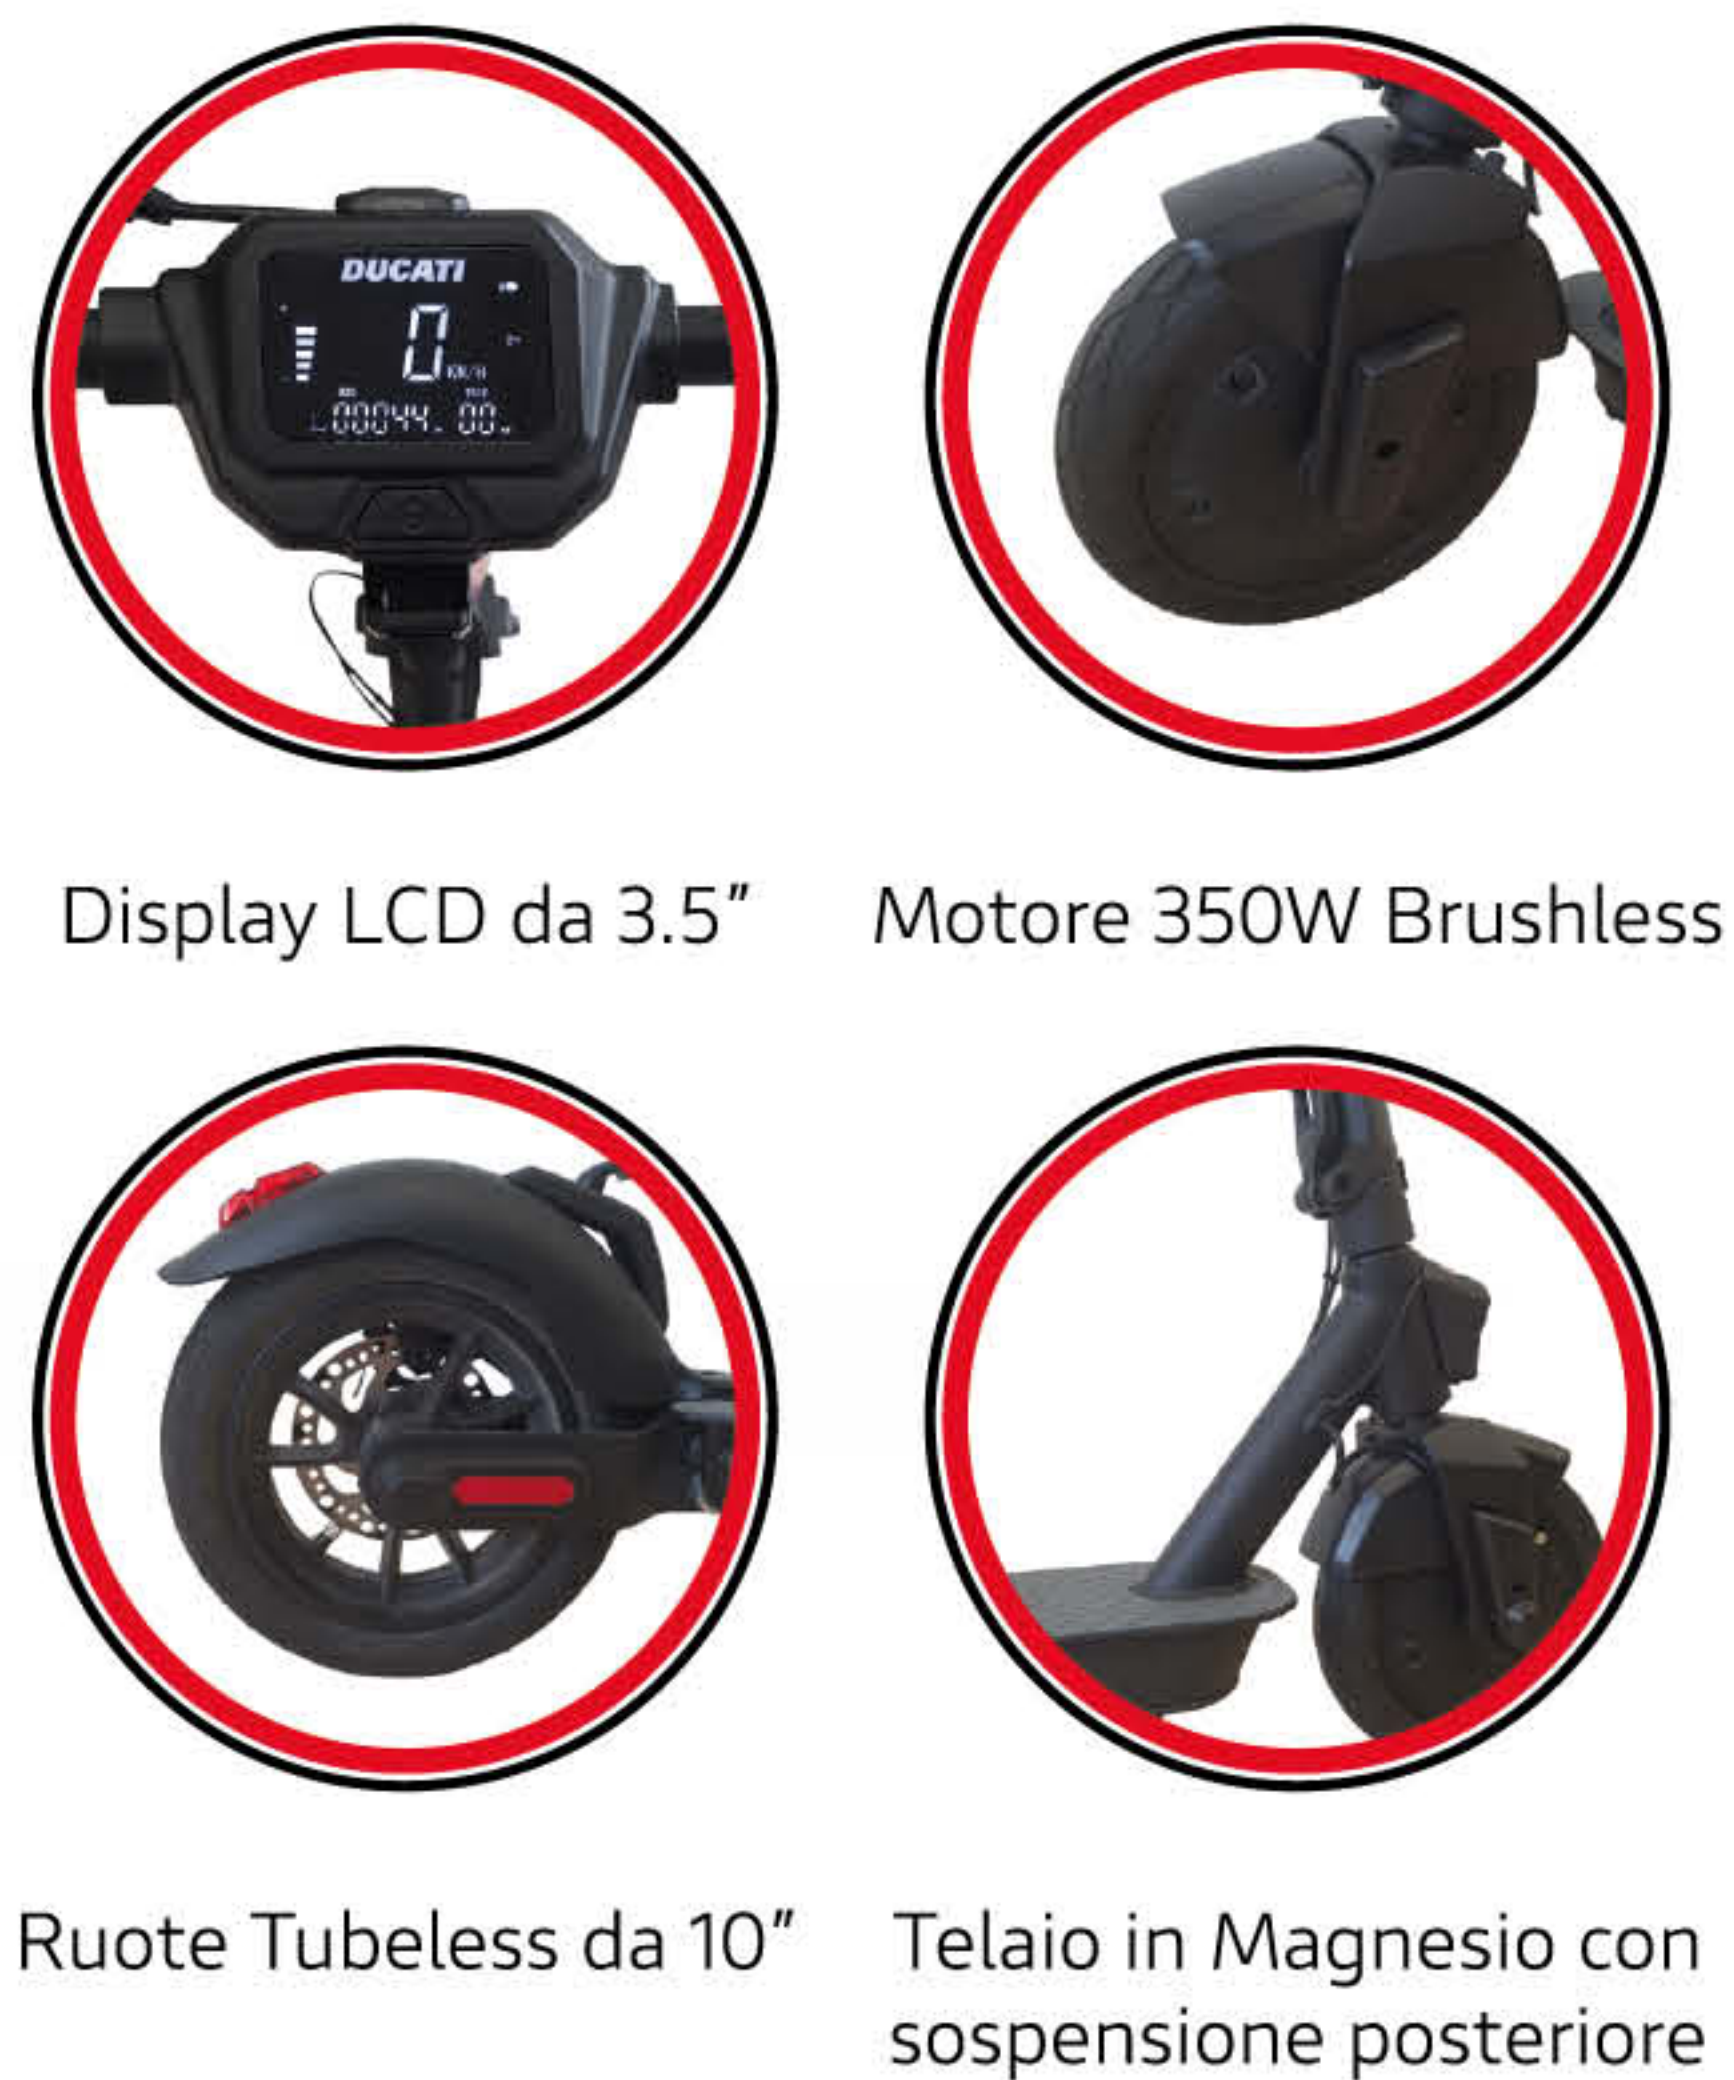

~~259,99~~  
**SCONTO 23%**  
RISPARMI 60€  
**199,99**

**Segway-Ninebot**

**Ninebot KickScooter E22E**

Powered by Segway

**BONUS MOBILITÀ ELETTRICA**  
fino a  
**€ 239**  
di sconto\*

- Peso contenuto 13,5 kg**
- Autonomia 22 km**
- Velocità max 20 km/h**
- Pneumatici dual density da 9"**
- 3 modalità di guida e cruise control**
- Freno elettronico + Freno Meccanico**
- Catarifrangenti e Luci LED**
- Ricarica veloce 3,5 ore**

**ARGENTO**  
E-MOBILITY

**bi max**  
foldable fat e-bike

**SCRAMBLER**  
DUCATI

**SCR-E SPORT**  
foldable fat e-bike

Ducati Motor Holding S.p.A official licensed product.

**DUCATI**  
Urban e-Mobility

**PRO-II**  
electric scooter

**SCRAMBLER**  
DUCATI

**CITY CROSS-E**  
electric scooter  
Off-road edition

**549,99**

599,99  
**SCONTO 17%**  
RISPARMI 100€  
**499,99**

Ducati Motor Holding S.p.A official licensed product.

Ducati Motor Holding S.p.A official licensed product.